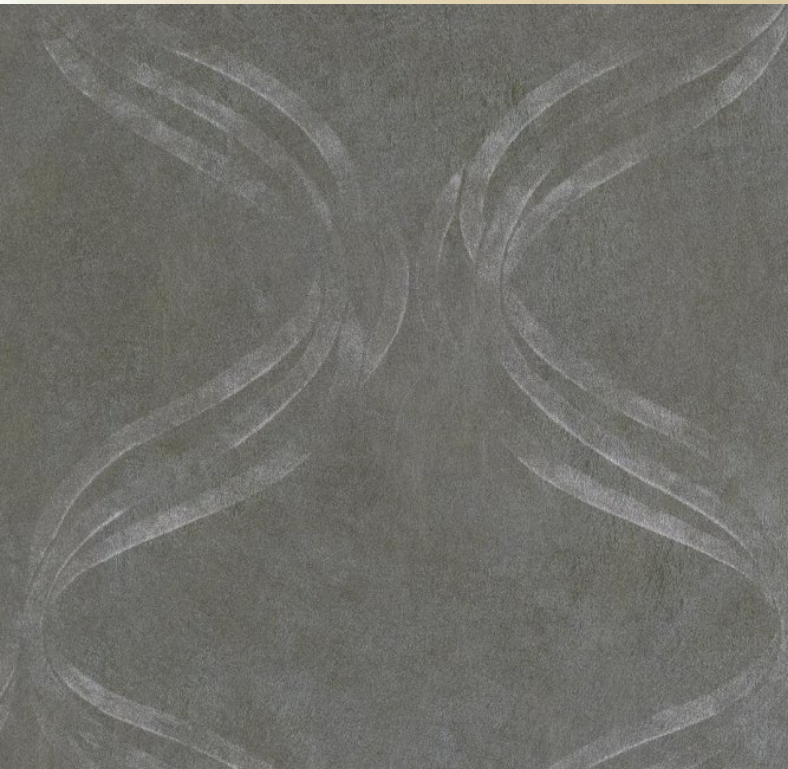

Soft delicate pattern dissolving into an opulent background both elements harmonised by the use of tonal colouration with soft metallic prints, creating a calming and atmospheric quality. For further information please contact customer services on 0333 240 9045

Product Details

<b>Design:</b>	Devore Ribbon
<b>SKU:</b>	10134
<b>Colour Description:</b>	-
<b>Width:</b>	90cm
<b>Length:</b>	10m
<b>Sold By:</b>	Roll
<b>Construction Type:</b>	Fabric Faced FBV
<b>Backer:</b>	Non-Woven Polyester
<b>Weight:</b>	455 gsm
<b>Fire rating:</b>	Euro Class B-s2, d0