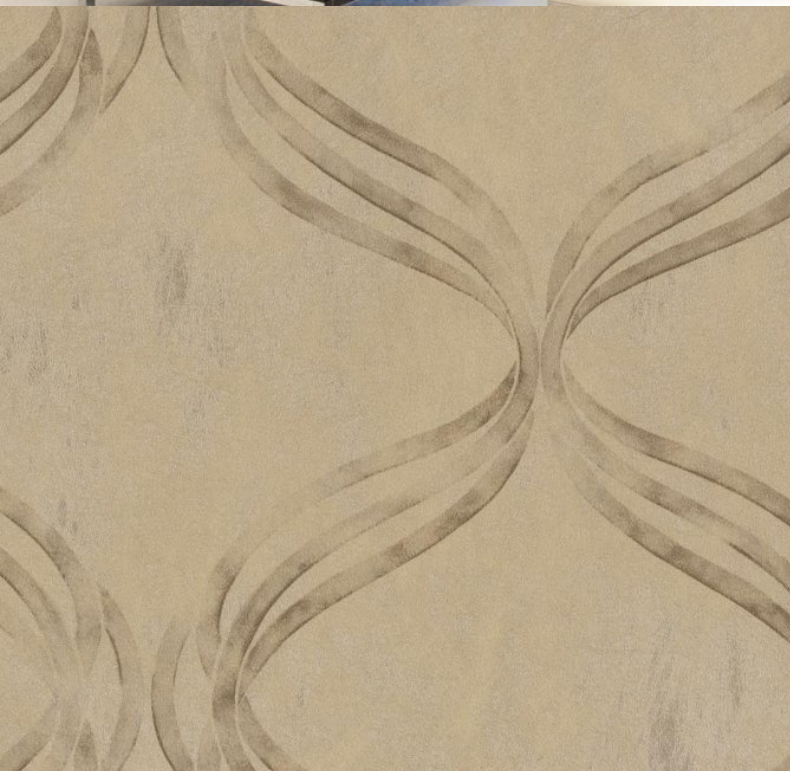

Soft delicate pattern dissolving into an opulent background both elements harmonised by the use of tonal colouration with soft metallic prints, creating a calming and atmospheric quality. For further information please contact customer services on 0333 240 9045

Product Details

Design:	Devore Ribbon
SKU:	10135
Colour Description:	-
Width:	90cm
Length:	10m
Sold By:	Roll
Construction Type:	Fabric Faced FBV
Backer:	Non-Woven Polyester
Weight:	455 gsm
Fire rating:	Euro Class B-s2, d0

Hanging Information

Pattern Repeat:	53cm
Pattern Offset:	0cm
Pattern Overlap:	0cm
Recommended Adhesive:	Murabond Heavy

AVAILABLE COLOURWAYS IN THIS DESIGN

To view the full range of colourways available in this design, please search 'Devore Ribbon' using the search function tool on the Fardis website.