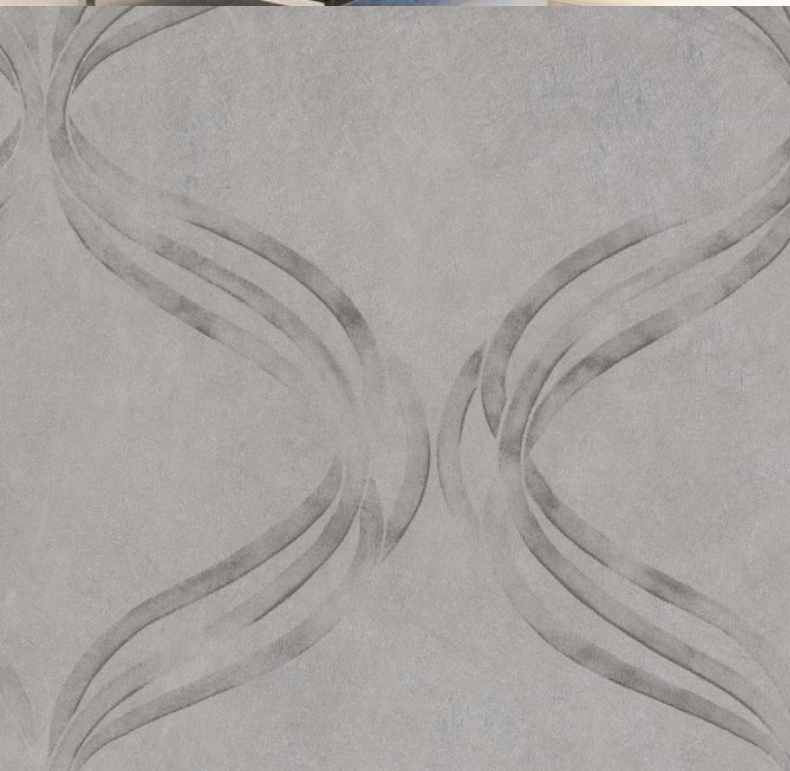

Soft delicate pattern dissolving into an opulent background both elements harmonised by the use of tonal colouration with soft metallic prints, creating a calming and atmospheric quality. For further information please contact customer services on 0333 240 9045

Product Details

Design:	Devore Ribbon
SKU:	10136
Colour Description:	Grey
Width:	90cm
Length:	10m
Sold By:	Roll
Construction Type:	Fabric Faced FBV
Backer:	Non-Woven Polyester
Weight:	455 gsm
Fire rating:	Euro Class B-s2, d0

Hanging Information

Pattern Repeat:	53cm
Pattern Offset:	0cm
Pattern Overlap:	0cm
Recommended Adhesive:	Murabond Heavy

AVAILABLE COLOURWAYS IN THIS DESIGN

To view the full range of colourways available in this design, please search 'Devore Ribbon' using the search function tool on the Fardis website.