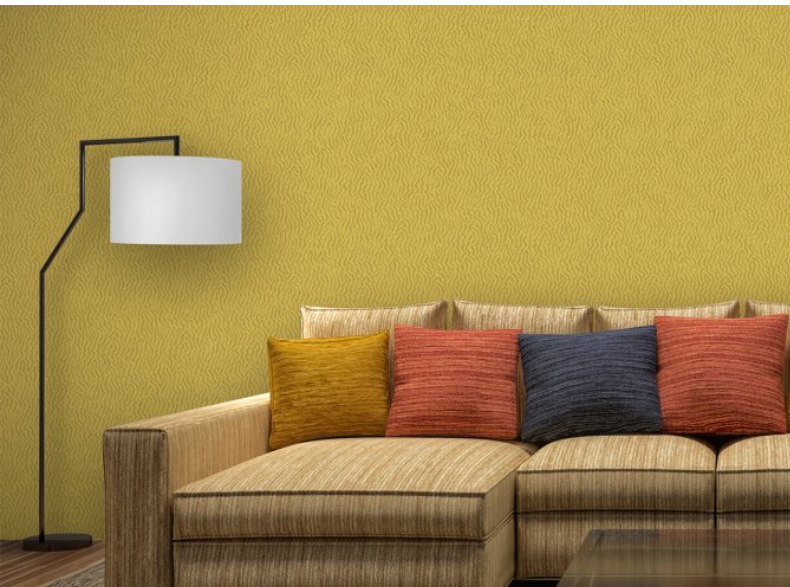

"Fardis exquisite Paradise series is an elegant take on island-inspired design. Graceful, flying birds are nestled within the vivid foliage of the Carmen, Eterno and Lucia wallcoverings. A similarly craggy coastal palette inspires our Laguna and Kabru designs. Rich accent colours from Tropical Turquoise to Emerald Green, and the brighter tones of Fiery Orange and Fuchsia Pink create lifelike colour stories, adding an ethereal element of surprise to any interior scheme. For further information please contact customer services on 0333 240 9045"

Product Details

Design:	Pico
SKU:	10881
Colour Description:	Green
Width:	70cm
Length:	10m
Sold By:	Roll
Construction Type:	Printed Non-Woven (Non PVC)
Backer:	Non-Woven Polyester
Weight:	200 gsm
Fire rating:	Euro Class B-s1, d0