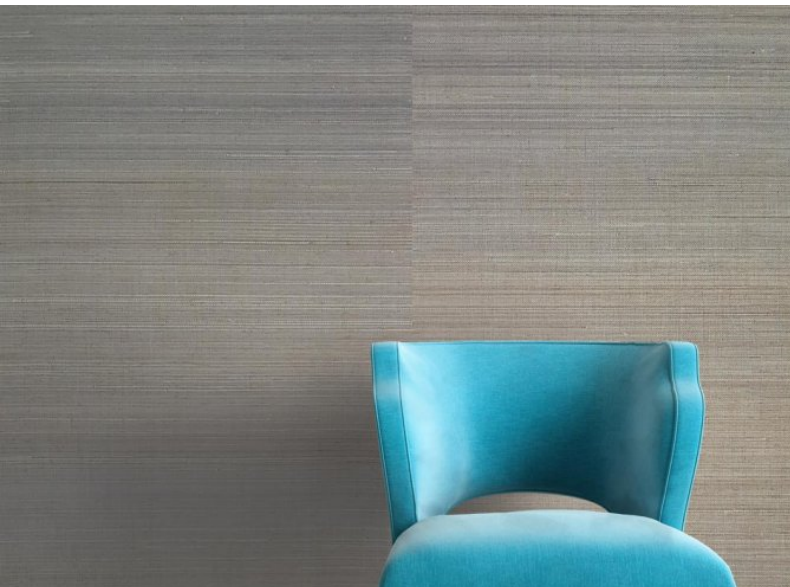

The new Everglades collection brings an intense level of natural beauty and depth to your design scheme that few other wallcoverings can rival. Natural grass cloths, meticulously hand-woven together at our facility, create this truly exclusive set of solutions. Likewise, a variant yet effortlessly natural palette defines this range - after all no two strands of grass are the exact same colour! The results are beautiful yet versatile wallcoverings that can be utilised in a variety of interiors to unique effect.

Product Details

Design:	Grasscloths
SKU:	11143
Colour Description:	Silver
Width:	91.5cm
Length:	10m
Sold By:	Linear Metre
Construction Type:	Grasscloth
Backer:	Non-Woven Polyester
Weight:	180-220 gsm
Fire rating:	Euro Class B-s1, d0