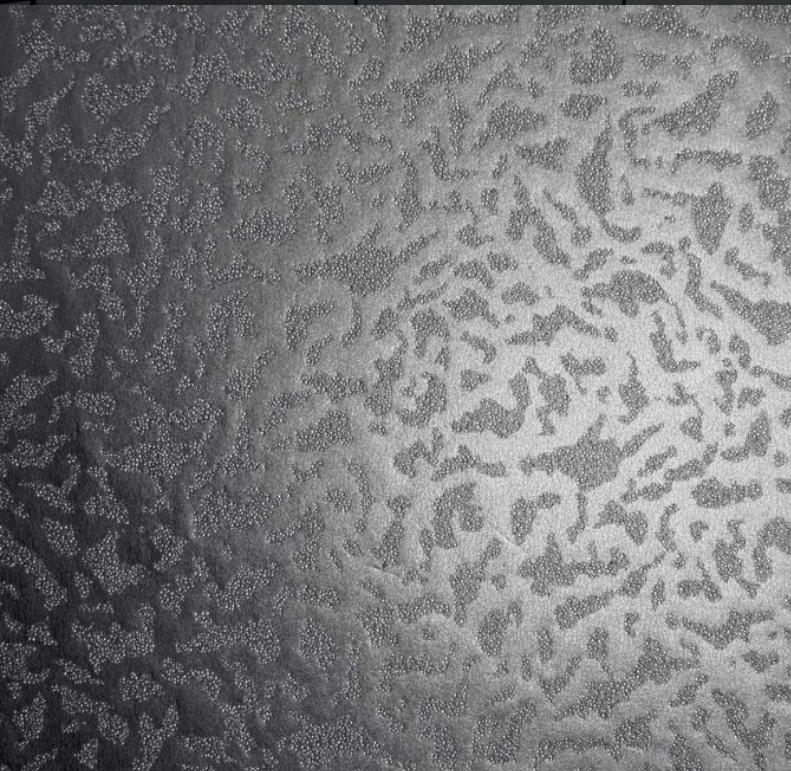

Beautiful reflections and eye-catching sparkle, "Nebula" with its thousands of scattered acrylic beads adds a little magic to the interior. Glimmering rich silver, champagne, charcoal, coral, midnight blue grounds covered in a textural beaded pattern. For further information please contact customer services on 0333 240 9045

Product Details

<b>Design:</b>	Nebula
<b>SKU:</b>	10545
<b>Colour Description:</b>	-
<b>Width:</b>	90cm
<b>Length:</b>	10m
<b>Sold By:</b>	Roll
<b>Construction Type:</b>	Beaded Non-Woven
<b>Backer:</b>	Non-Woven Polyester
<b>Weight:</b>	470 gsm
<b>Fire rating:</b>	Euro Class B-s1, d0

Hanging Information

<b>Pattern Repeat:</b>	0cm
<b>Pattern Offset:</b>	0cm
<b>Pattern Overlap:</b>	0cm
<b>Recommended Adhesive:</b>	Murabond Heavy

**AVAILABLE COLOURWAYS IN THIS DESIGN**

To view the full range of colourways available in this design, please search 'Nebula' using the search function tool on the Fardis website.