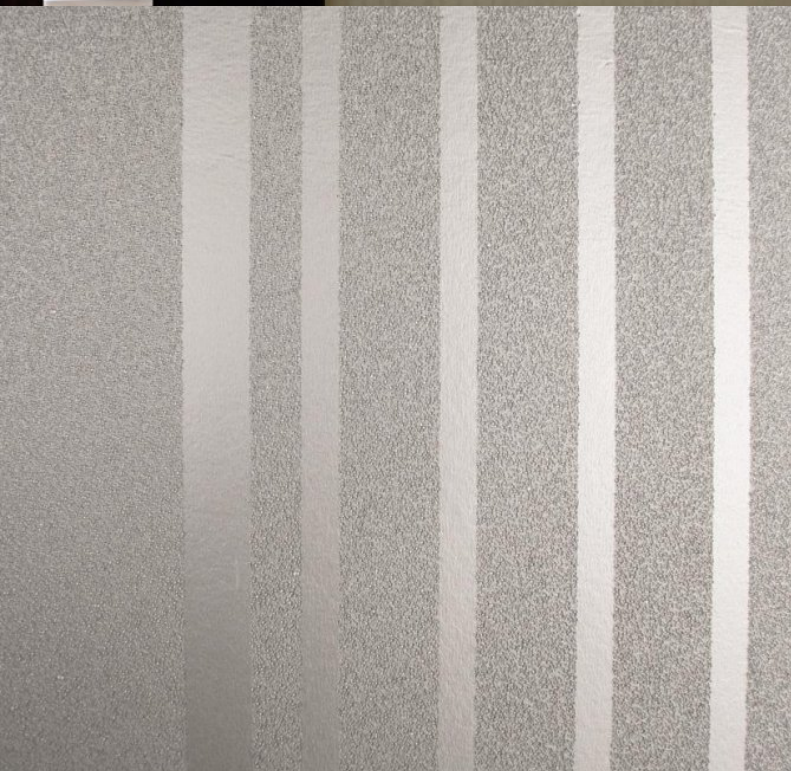

Galaxy Stripe has 6 colours all made using tinted pearl or metallic grounds with stripes of clear acrylic beads embellishing the surface. For further information please contact customer services on 0333 240 9045

Product Details

Design:	Galaxy Stripe
SKU:	01523
Colour Description:	-
Width:	90cm
Length:	10m
Sold By:	Roll
Construction Type:	Beaded Non-Woven
Backer:	Non-Woven Polyester
Weight:	470 gsm
Fire rating:	Euro Class B-s1, d0

Hanging Information

Pattern Repeat:	0cm
Pattern Offset:	0cm
Pattern Overlap:	0cm
Recommended Adhesive:	Murabond Heavy

AVAILABLE COLOURWAYS IN THIS DESIGN

To view the full range of colourways available in this design, please search 'Galaxy Stripe' using the search function tool on the Fardis website.