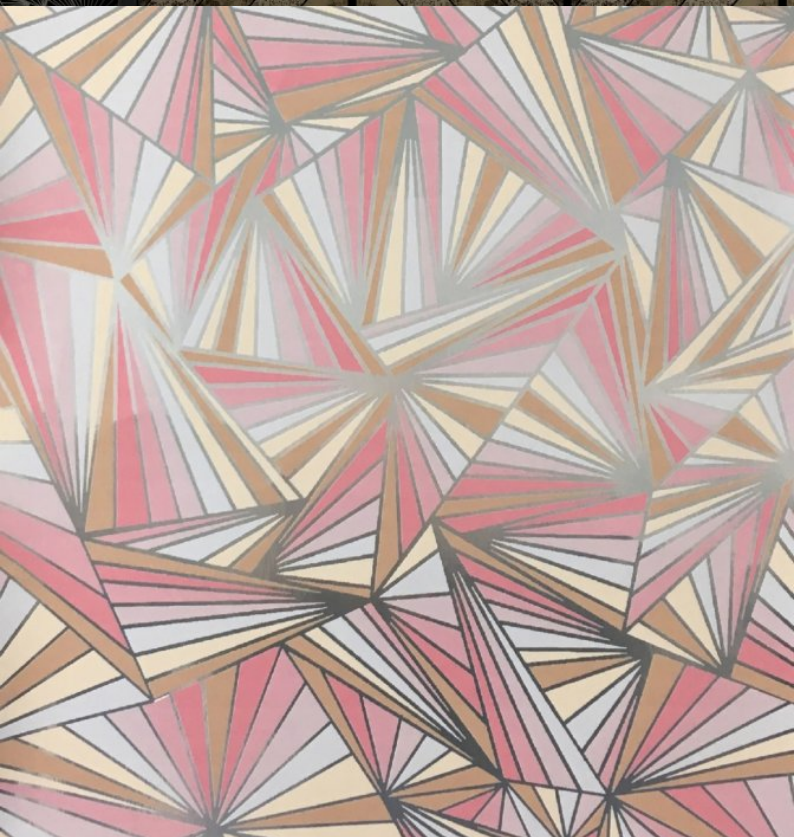

This design truly reflects the 'Streamline Moderne' approach to Art Deco design and is characterised by rich colours, bold geometric shapes and precise lines.

Product Details

<b>Design:</b>	Prismic
<b>SKU:</b>	12083
<b>Colour Description:</b>	Brown
<b>Width:</b>	52cm
<b>Length:</b>	10m
<b>Sold By:</b>	Roll
<b>Construction Type:</b>	Digital Print - PET Foil FBV
<b>Backer:</b>	Non Woven Polyester
<b>Weight:</b>	350gsm
<b>Fire rating:</b>	Euro Class B-s2,d0