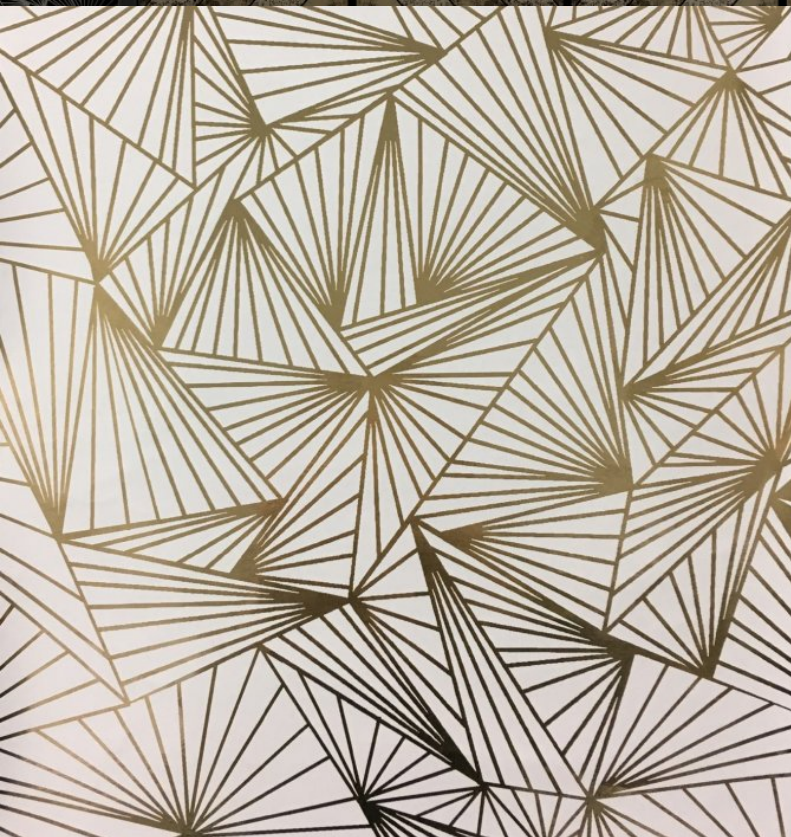

This design truly reflects the 'Streamline Moderne' approach to Art Deco design and is characterised by rich colours, bold geometric shapes and precise lines.

Product Details

<b>Design:</b>	Prismic
<b>SKU:</b>	12084
<b>Colour Description:</b>	White
<b>Width:</b>	52cm
<b>Length:</b>	10m
<b>Sold By:</b>	Roll
<b>Construction Type:</b>	Digital Print - PET Foil FBV
<b>Backer:</b>	Non Woven Polyester
<b>Weight:</b>	350gsm
<b>Fire rating:</b>	Euro Class B-s2,d0

CLEANABILITY

Washable

LIGHTFASTNESS

Very good.  
(6 out of 8 to BSEN20105)

VOC RATED

**A+**

CONTAINS BIOCIDES

Hanging Information