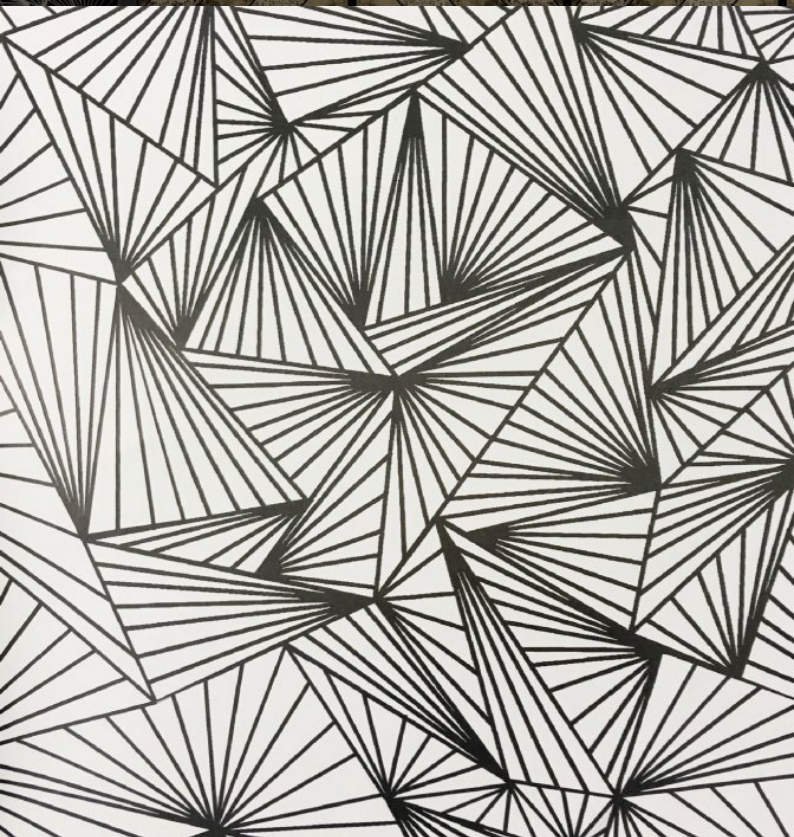

This design truly reflects the 'Streamline Moderne' approach to Art Deco design and is characterised by rich colours, bold geometric shapes and precise lines.

Product Details

<b>Design:</b>	Prismic
<b>SKU:</b>	12085
<b>Colour Description:</b>	Turquoise
<b>Width:</b>	52cm
<b>Length:</b>	10m
<b>Sold By:</b>	Roll
<b>Construction Type:</b>	Digital Print - PET Foil FBV
<b>Backer:</b>	Non Woven Polyester
<b>Weight:</b>	350gsm
<b>Fire rating:</b>	Euro Class B-s2,d0

CLEANABILITY

Washable

LIGHTFASTNESS

Very good.  
(6 out of 8 to BSEN20105)

VOC RATED

CONTAINS BIOCIDES

Hanging Information

<b>Pattern Repeat:</b>	45cm
<b>Pattern Offset:</b>	0cm
<b>Pattern Overlap:</b>	0cm
<b>Recommended Adhesive:</b>	Hard Spatula and Joint Cutter. Adhesive: Murabond Heavy. On dry lining use Murabond Easy Strip. On sealed surfaces use Murabond Sealed Surface Adhesive