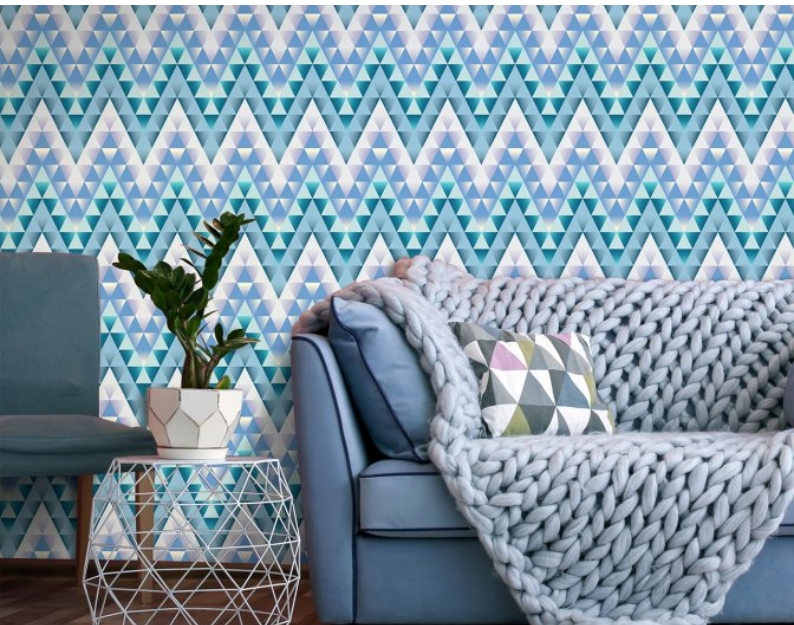

A simple triangle repeated continuously and creatively coloured with graduating tones, changes this bold geometric shape into a soft undulating stripe.

Product Details

<b>Design:</b>	Fractal
<b>SKU:</b>	12013
<b>Colour Description:</b>	Purple
<b>Width:</b>	52cm
<b>Length:</b>	10m
<b>Sold By:</b>	Roll
<b>Construction Type:</b>	Digital Print - FBV
<b>Backer:</b>	Non Woven Polyester
<b>Weight:</b>	350gsm
<b>Fire rating:</b>	Euro Class B-s1, d0