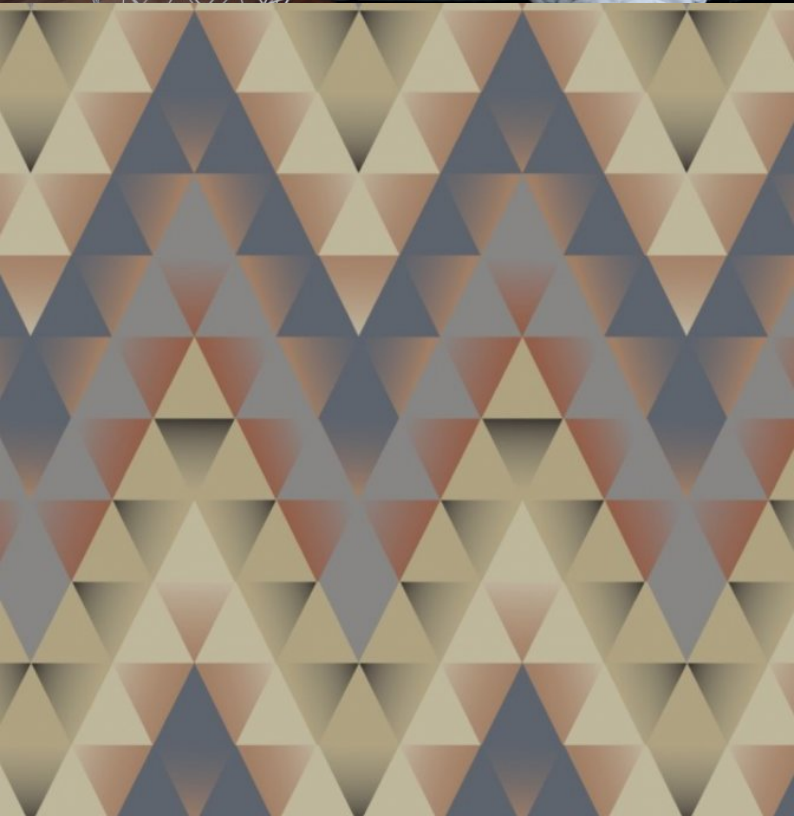

A simple triangle repeated continuously and creatively coloured with graduating tones, changes this bold geometric shape into a soft undulating stripe.

Product Details

<b>Design:</b>	Fractal
<b>SKU:</b>	12013
<b>Colour Description:</b>	Purple
<b>Width:</b>	52cm
<b>Length:</b>	10m
<b>Sold By:</b>	Roll
<b>Construction Type:</b>	Digital Print - FBV
<b>Backer:</b>	Non Woven Polyester
<b>Weight:</b>	350gsm
<b>Fire rating:</b>	Euro Class B-s1, d0

Hanging Information

<b>Pattern Repeat:</b>	34.4cm
<b>Pattern Offset:</b>	0cm
<b>Pattern Overlap:</b>	0cm
<b>Recommended Adhesive:</b>	Adhesive: Murabond Heavy. On dry lining use Murabond Easy Strip. On sealed surfaces use Murabond Sealed Surface Adhesive.

**AVAILABLE COLOURWAYS IN THIS DESIGN**

To view the full range of colourways available in this design, please search 'Fractal' using the search function tool on the Fardis website.

BUTT JOINT

BY STRAIGHT HANGING