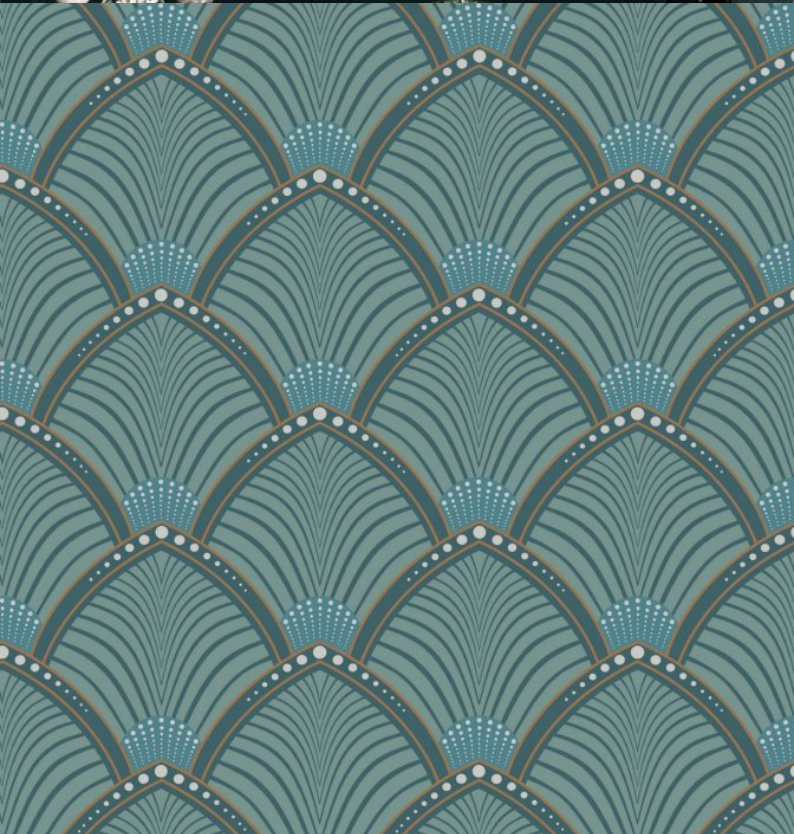

The Art Deco inspired 'Arches' design showcases the classic sunburst and fan theme in a combined and striking pattern. Contrasting colours keep the design dynamic while the repeated fan-shaped design adds an attractive regularity to a wall.

Product Details

<b>Design:</b>	Arches
<b>SKU:</b>	12111
<b>Colour Description:</b>	Turquoise
<b>Width:</b>	52cm
<b>Length:</b>	10m
<b>Sold By:</b>	Roll
<b>Construction Type:</b>	Printed Non-Woven (Non PVC)
<b>Backer:</b>	Non Woven Polyester
<b>Weight:</b>	200gsm
<b>Fire rating:</b>	-

CLEANABILITY

Washable

LIGHTFASTNESS

Very good.  
(6 out of 8 to BSEN20105)

VOC RATED

**A+**

Hanging Information

<b>Pattern Repeat:</b>	25.9cm
<b>Pattern Offset:</b>	0cm
<b>Pattern Overlap:</b>	0cm
<b>Recommended Adhesive:</b>	Hard Spatula and Joint Cutter. Adhesive: Murabond Heavy. On dry lining use Murabond Easy Strip. On sealed surfaces use Murabond Sealed Surface Adhesive