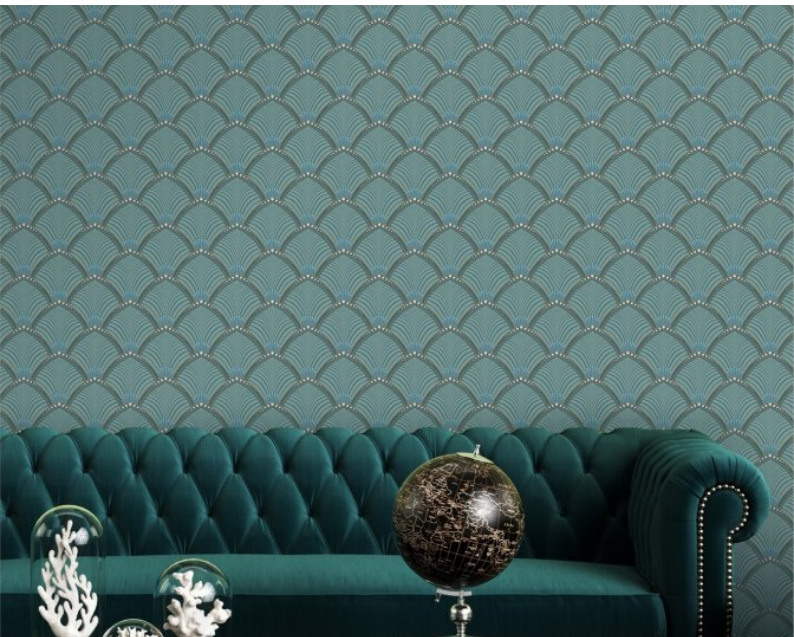

The Art Deco inspired 'Arches' design showcases the classic sunburst and fan theme in a combined and striking pattern. Contrasting colours keep the design dynamic while the repeated fan-shaped design adds an attractive regularity to a wall.

Product Details

<b>Design:</b>	Arches
<b>SKU:</b>	12111
<b>Colour Description:</b>	Turquoise
<b>Width:</b>	52cm
<b>Length:</b>	10m
<b>Sold By:</b>	Roll
<b>Construction Type:</b>	Printed Non-Woven (Non PVC)
<b>Backer:</b>	Non Woven Polyester
<b>Weight:</b>	200gsm
<b>Fire rating:</b>	-

CLEANABILITY

Washable

LIGHTFASTNESS

Very good.  
(6 out of 8 to BSEN20105)

VOC RATED

**A+**

Hanging Information

<b>Pattern Repeat:</b>	25.9cm
<b>Pattern Offset:</b>	0cm
<b>Pattern Overlap:</b>	0cm
<b>Recommended Adhesive:</b>	Hard Spatula and Joint Cutter. Adhesive: Murabond Heavy. On dry lining use Murabond Easy Strip. On sealed surfaces use Murabond Sealed Surface Adhesive