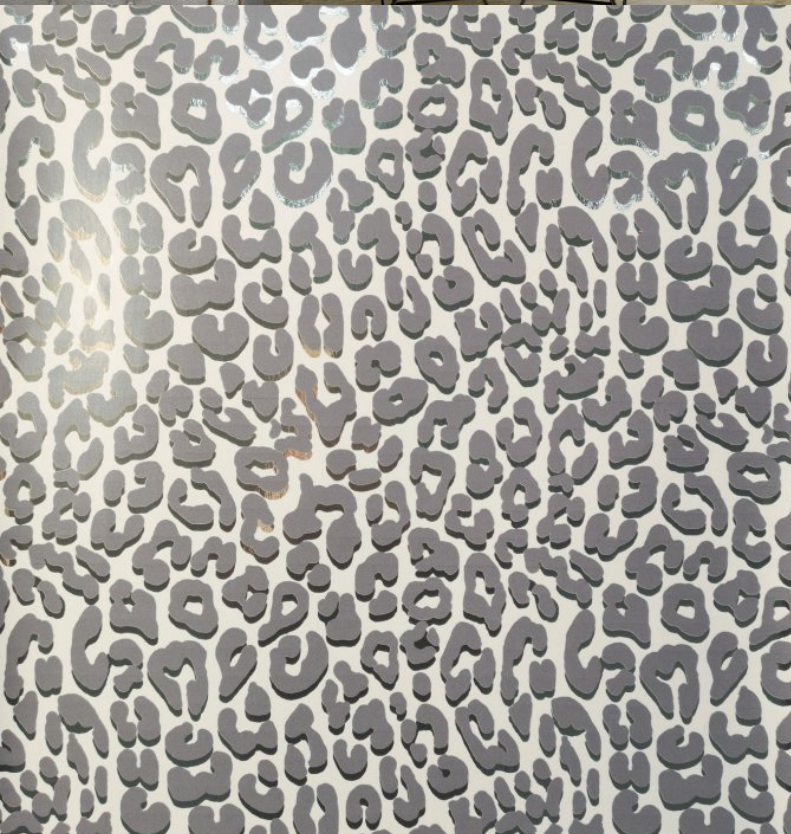

'Desire' presents a leopard print with an exclusive and luxurious twist, softly coloured reflecting the glamour of the 30's for today's interiors.

Product Details

Design:	Desire
SKU:	12118
Colour Description:	Grey
Width:	52cm
Length:	10m
Sold By:	Roll
Construction Type:	Digital Print - PET Foil FBV
Backer:	Non Woven Polyester
Weight:	350gsm
Fire rating:	Euro Class B-s2,d0

CLEANABILITY

Washable

LIGHTFASTNESS

Very good.
(6 out of 8 to BSEN20105)

VOC RATED

A+

CONTAINS BIOCIDES

Hanging Information

Pattern Repeat:	25.8cm
Pattern Offset:	0cm
Pattern Overlap:	0cm
Recommended Adhesive:	Hard Spatula and Joint Cutter. Adhesive: Murabond Heavy. On dry lining use Murabond Easy Strip. On sealed surfaces use Murabond Sealed Surface Adhesive