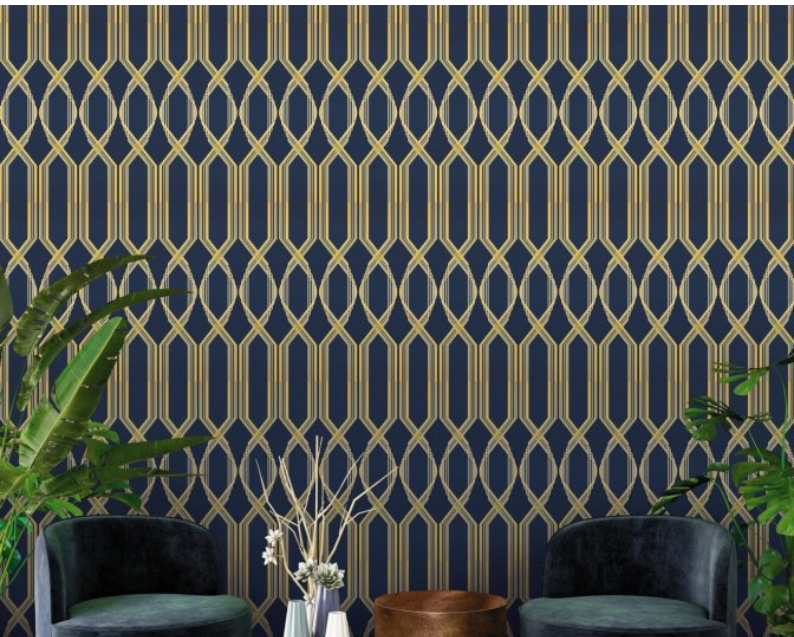

Symmetrical, geometric and streamlined, 'Victoire' is a simple, yet strikingly attractive wallpaper. Tastefully coloured in nude and blue, rich reds and greens, this is a wallpaper to grab attention.

Product Details

<b>Design:</b>	Victoire
<b>SKU:</b>	12129
<b>Colour Description:</b>	Blue
<b>Width:</b>	52cm
<b>Length:</b>	10m
<b>Sold By:</b>	Roll
<b>Construction Type:</b>	Printed Non-Woven (Non PVC)
<b>Backer:</b>	Non Woven Polyester
<b>Weight:</b>	200gsm
<b>Fire rating:</b>	-

CLEANABILITY

Washable

LIGHTFASTNESS

Very good.  
(6 out of 8 to BSEN20105)

VOC RATED

**A+**

Hanging Information

<b>Pattern Repeat:</b>	56.4cm
<b>Pattern Offset:</b>	0cm
<b>Pattern Overlap:</b>	0cm
<b>Recommended Adhesive:</b>	Hard Spatula and Joint Cutter. Adhesive: Murabond Heavy. On dry lining use Murabond Easy Strip. On sealed surfaces use Murabond Sealed Surface Adhesive