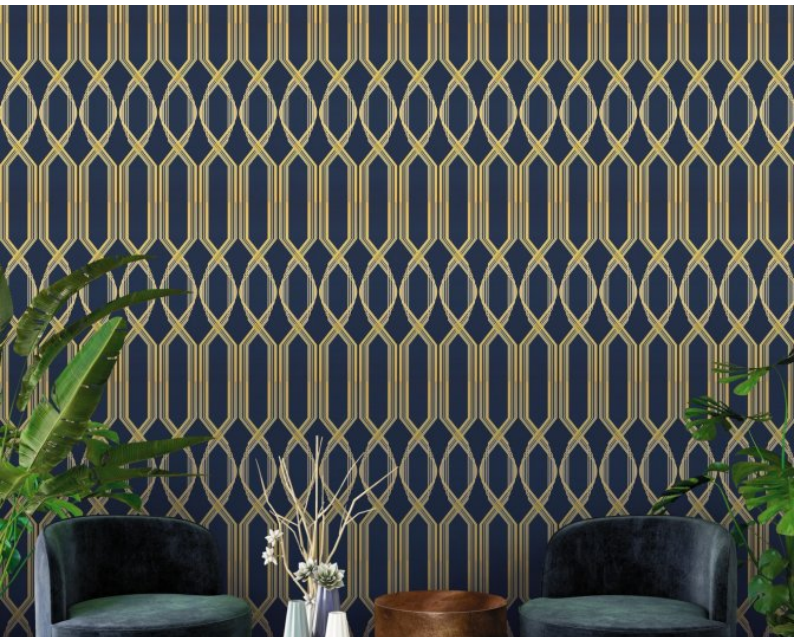

Symmetrical, geometric and streamlined, 'Victoire' is a simple, yet strikingly attractive wallpaper. Tastefully coloured in nude and blue, rich reds and greens, this is a wallpaper to grab attention.

Product Details

Design:	Victoire
SKU:	12130
Colour Description:	Cream
Width:	52cm
Length:	10m
Sold By:	Roll
Construction Type:	Printed Non-Woven (Non PVC)
Backer:	Non Woven Polyester
Weight:	200gsm
Fire rating:	-

CLEANABILITY

Washable

LIGHTFASTNESS

Very good.
(6 out of 8 to BSEN20105)

VOC RATED

A+

Hanging Information

Pattern Repeat:	56.4cm
Pattern Offset:	0cm
Pattern Overlap:	0cm
Recommended Adhesive:	Hard Spatula and Joint Cutter. Adhesive: Murabond Heavy. On dry lining use Murabond Easy Strip. On sealed surfaces use Murabond Sealed Surface Adhesive

AVAILABLE COLOURWAYS IN THIS DESIGN

To view the full range of colourways available in this design, please search 'Victoire' using the search function tool on the Fardis website.

BUTT JOINT

BY STRAIGHT HANGING