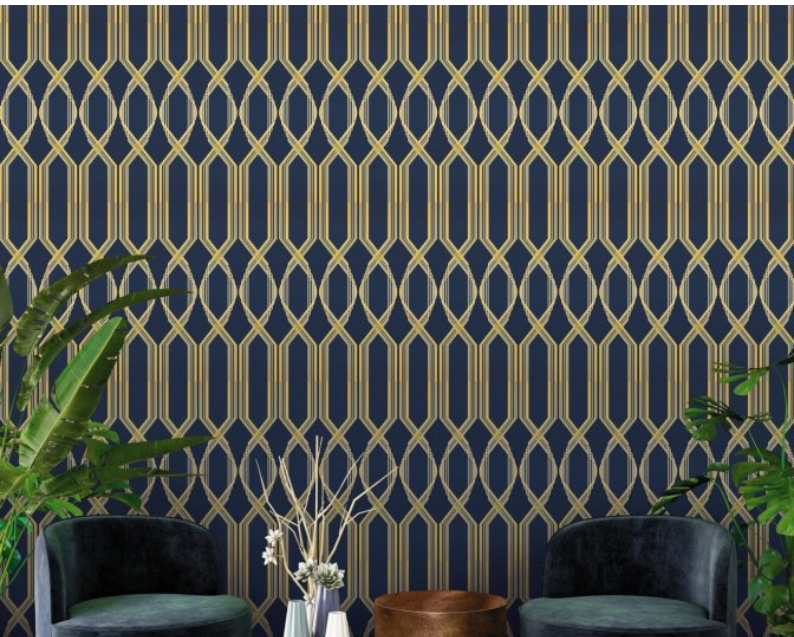

Symmetrical, geometric and streamlined, 'Victoire' is a simple, yet strikingly attractive wallpaper. Tastefully coloured in nude and blue, rich reds and greens, this is a wallpaper to grab attention.

Product Details

Design:	Victoire
SKU:	12130
Colour Description:	Cream
Width:	52cm
Length:	10m
Sold By:	Roll
Construction Type:	Printed Non-Woven (Non PVC)
Backer:	Non Woven Polyester
Weight:	200gsm
Fire rating:	Euro Class B-s1,d0