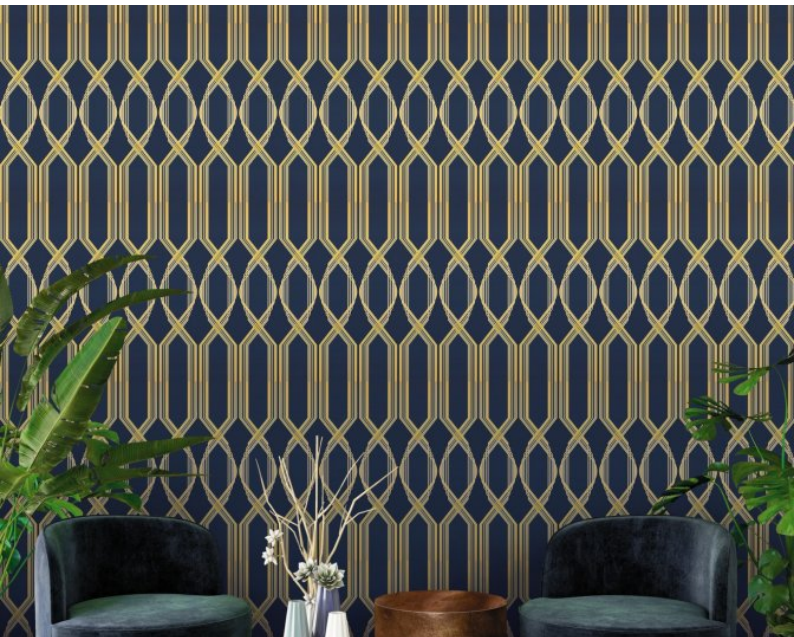

Symmetrical, geometric and streamlined, 'Victoire' is a simple, yet strikingly attractive wallpaper. Tastefully coloured in nude and blue, rich reds and greens, this is a wallpaper to grab attention.

Product Details

<b>Design:</b>	Victoire
<b>SKU:</b>	12132
<b>Colour Description:</b>	Red
<b>Width:</b>	52cm
<b>Length:</b>	10m
<b>Sold By:</b>	Roll
<b>Construction Type:</b>	Printed Non-Woven (Non PVC)
<b>Backer:</b>	Non Woven Polyester
<b>Weight:</b>	200gsm
<b>Fire rating:</b>	-

CLEANABILITY

Washable

LIGHTFASTNESS

Very good.  
(6 out of 8 to BSEN20105)

VOC RATED

**A+**

Hanging Information

<b>Pattern Repeat:</b>	56.4cm
<b>Pattern Offset:</b>	0cm
<b>Pattern Overlap:</b>	0cm
<b>Recommended Adhesive:</b>	Hard Spatula and Joint Cutter. Adhesive: Murabond Heavy. On dry lining use Murabond Easy Strip. On sealed surfaces use Murabond Sealed Surface Adhesive