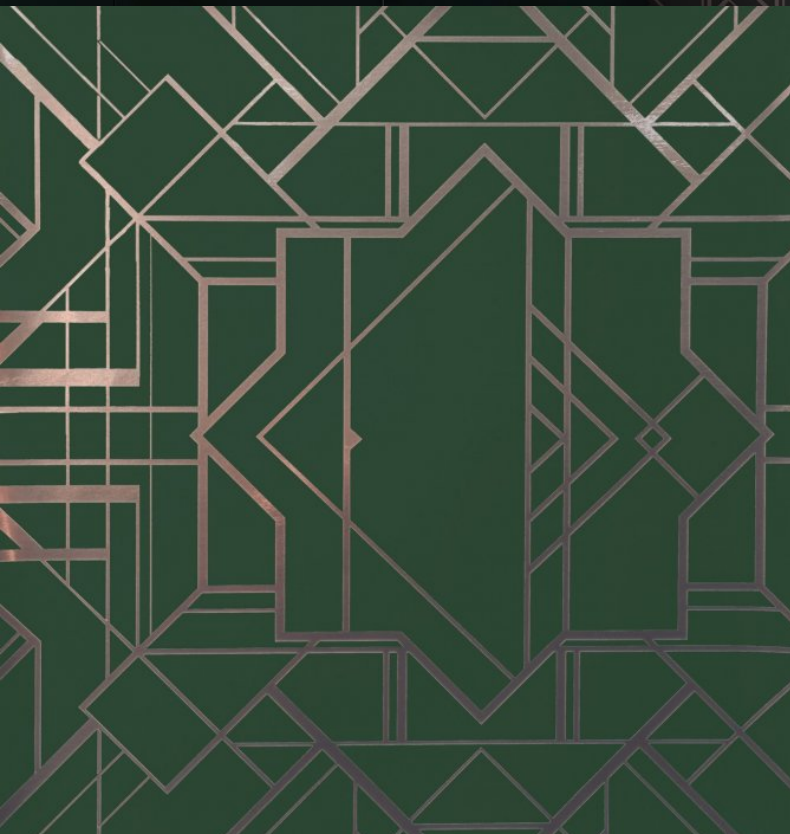

This type of wallpaper design creates a special atmosphere and makes you instantly think of the roaring 1920's and all its glamour! Purposeful geometric lines in nostalgic colours all contribute to achieve stunning Art Deco chic.

Product Details

Design:	Gatsby
SKU:	12148
Colour Description:	Green
Width:	52cm
Length:	10m
Sold By:	Roll
Construction Type:	Digital Print - PET Foil FBV
Backer:	Non Woven Polyester
Weight:	350gsm
Fire rating:	Euro Class B-s2,d0