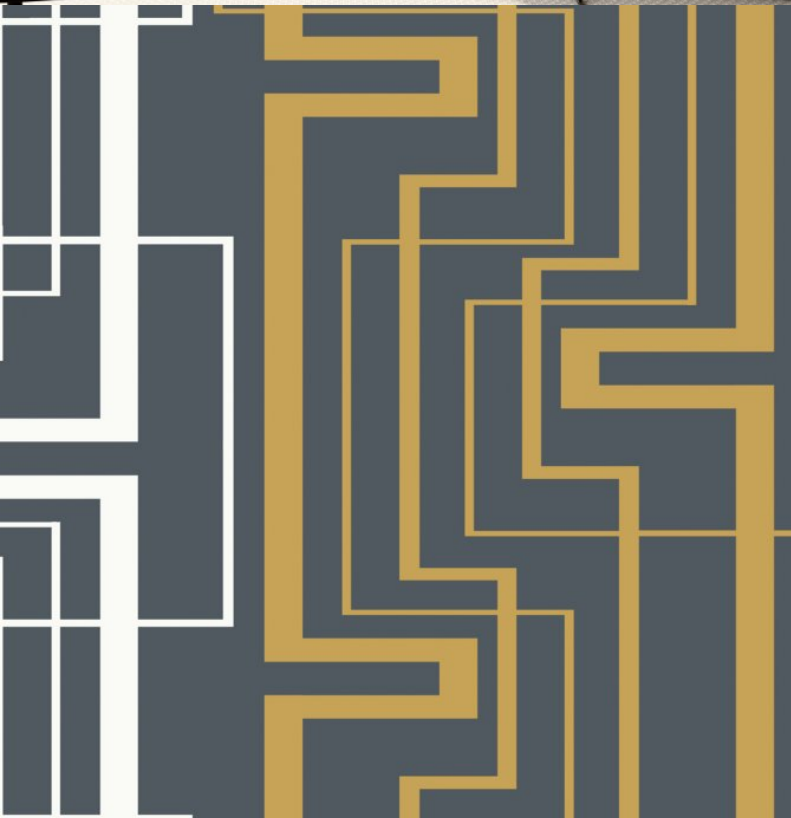

As a unit of force, this design reflects different levels of force through the differing line intensities and trio of colours. This very bold linear styling delivers a real statement wallcovering.

Product Details

<b>Design:</b>	Newton
<b>SKU:</b>	12035
<b>Colour Description:</b>	Grey
<b>Width:</b>	52cm
<b>Length:</b>	10m
<b>Sold By:</b>	Roll
<b>Construction Type:</b>	Digital Print - FBV
<b>Backer:</b>	Non Woven Polyester
<b>Weight:</b>	350gsm
<b>Fire rating:</b>	Euro Class B-s1, d0

<b>Pattern Repeat:</b>	75.3cm
<b>Pattern Offset:</b>	0cm
<b>Pattern Overlap:</b>	0cm
<b>Recommended Adhesive:</b>	Adhesive: Murabond Heavy. On dry lining use Murabond Easy Strip. On sealed surfaces use Murabond Sealed Surface Adhesive

**AVAILABLE COLOURWAYS IN THIS DESIGN**

To view the full range of colourways available in this design, please search 'Newton' using the search function tool on the Fardis website.

BUTT JOINT

BY STRAIGHT HANGING