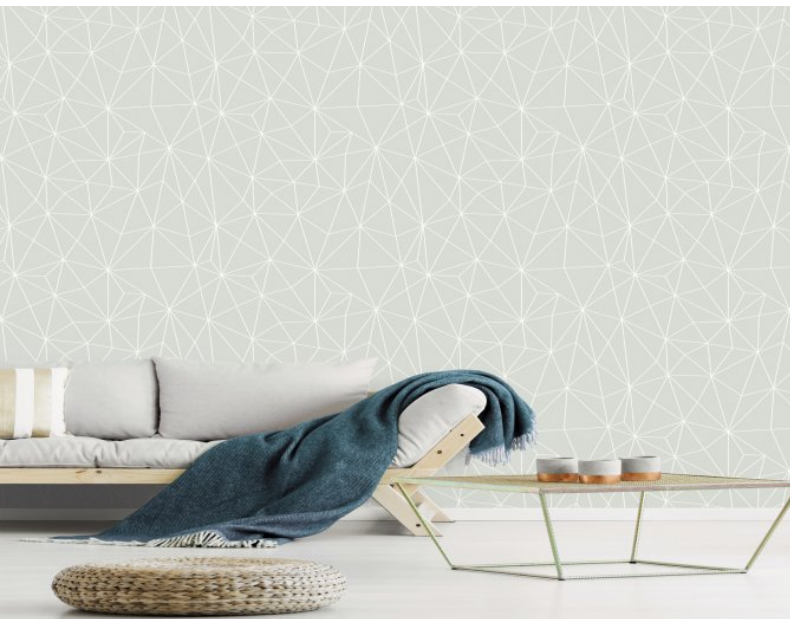

Inspired by a diamond's effects, line is used to suggest reflecting facets. A subtle yet impactful design useful for a myriad of interiors.

Product Details

Design:	Shard
SKU:	12050
Colour Description:	White
Width:	52cm
Length:	10m
Sold By:	Roll
Construction Type:	Digital Print - FBV
Backer:	Non Woven Polyester
Weight:	-
Fire rating:	Euro Class B-s1, d0