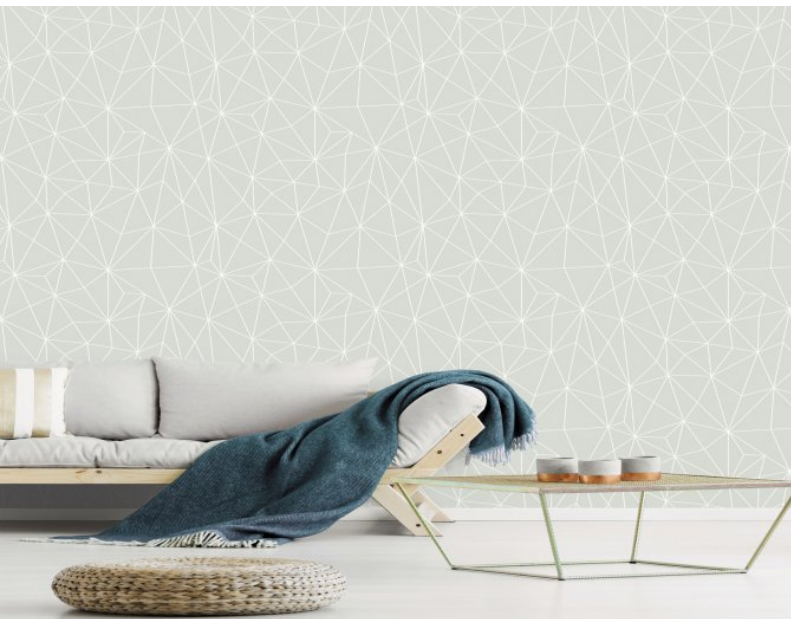

Inspired by a diamond's effects, line is used to suggest reflecting facets. A subtle yet impactful design useful for a myriad of interiors.

Product Details

Design:	Shard
SKU:	12053
Colour Description:	Blue
Width:	52cm
Length:	10m
Sold By:	Roll
Construction Type:	Digital Print - FBV
Backer:	Non Woven Polyester
Weight:	-
Fire rating:	Euro Class B-s1, d0