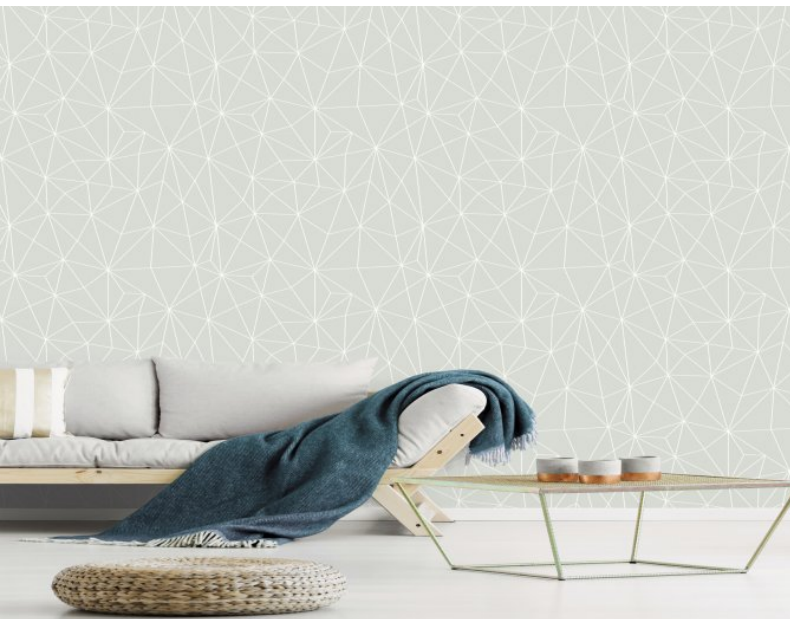

Inspired by a diamond's effects, line is used to suggest reflecting facets. A subtle yet impactful design useful for a myriad of interiors.

Product Details

<b>Design:</b>	Shard
<b>SKU:</b>	12054
<b>Colour Description:</b>	Blue
<b>Width:</b>	52cm
<b>Length:</b>	10m
<b>Sold By:</b>	Roll
<b>Construction Type:</b>	Digital Print - FBV
<b>Backer:</b>	Non Woven Polyester
<b>Weight:</b>	-
<b>Fire rating:</b>	Euro Class B-s1, d0