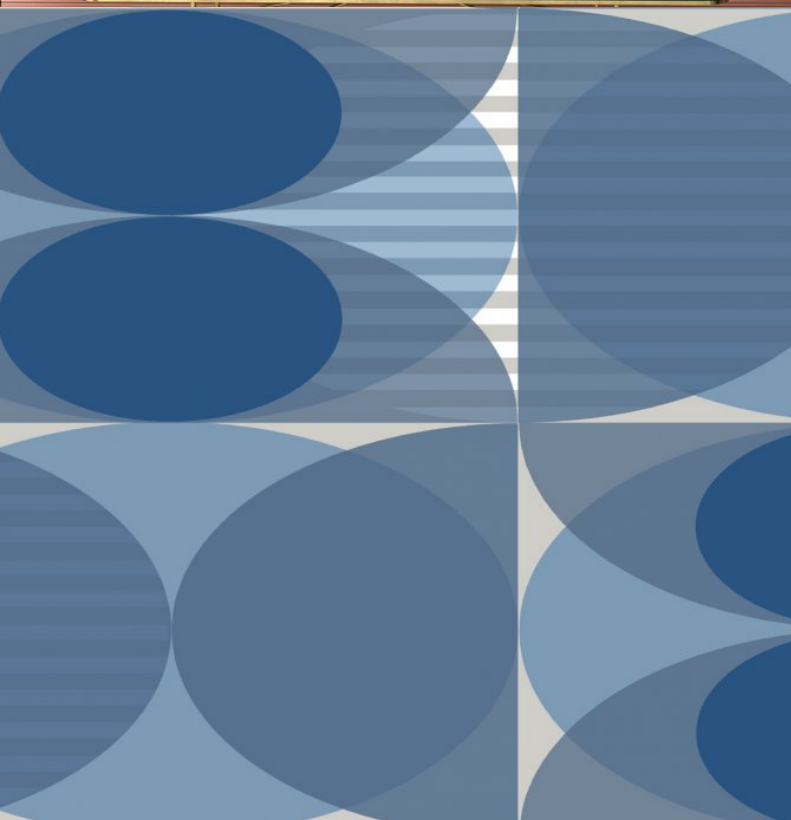

Circles over circles and layered over meaningful structures, this restful geometric which has been printed large for impact is available in four precise colourways.

Product Details

<b>Design:</b>	Solar
<b>SKU:</b>	12062
<b>Colour Description:</b>	Blue
<b>Width:</b>	52cm
<b>Length:</b>	10m
<b>Sold By:</b>	Roll
<b>Construction Type:</b>	Printed Non-Woven (Non PVC)
<b>Backer:</b>	Non Woven Polyester
<b>Weight:</b>	200gsm
<b>Fire rating:</b>	Euro Class B-s1, d0

Hanging Information

<b>Pattern Repeat:</b>	51.8cm
<b>Pattern Offset:</b>	0cm
<b>Pattern Overlap:</b>	0cm
<b>Recommended Adhesive:</b>	Adhesive: Murabond Heavy. On dry lining use Murabond Easy Strip. On sealed surfaces use Murabond Sealed Surface Adhesive.