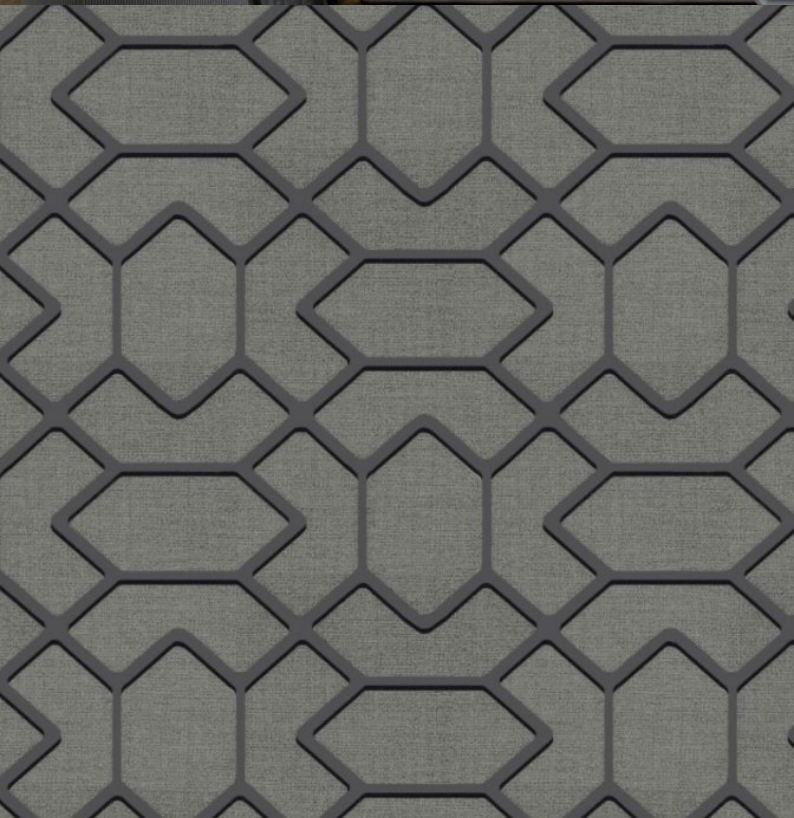

A trellis of Hexagons on a linen textured background, tonal colours with tailored shadows make for an immensely useable design with a slightly raised 3D feel.

Product Details

Design:	Hex
SKU:	12067
Colour Description:	Grey
Width:	52cm
Length:	10m
Sold By:	Roll
Construction Type:	Digital Print - FBV
Backer:	Non Woven Polyester
Weight:	350gsm
Fire rating:	Euro Class B-s1, d0

CLEANABILITY

Extra Washable

LIGHTFASTNESS

Very good.
(6 out of 8 to BSEN20105)

VOC RATED

CE COMPLIANT

CONTAINS BIOCIDES

Hanging Information

Pattern Repeat:	22.6cm
Pattern Offset:	0cm
Pattern Overlap:	0cm
Recommended Adhesive:	Adhesive: Murabond Heavy. On dry lining use Murabond Easy Strip. On sealed surfaces use Murabond Sealed Surface Adhesive.