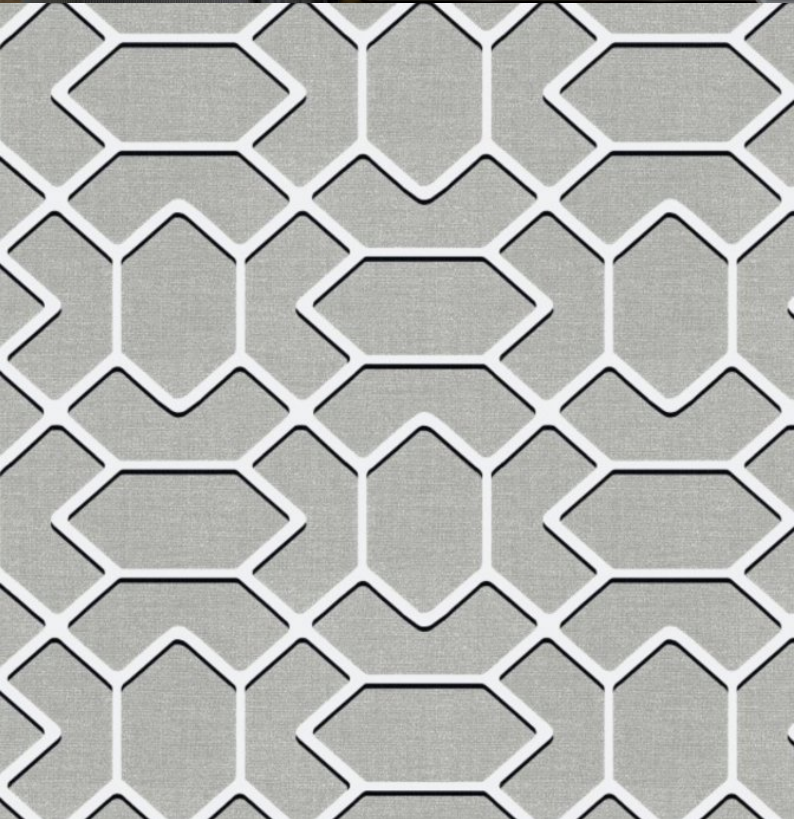

A trellis of Hexagons on a linen textured background, tonal colours with tailored shadows make for an immensely useable design with a slightly raised 3D feel.

Product Details

Design:	Hex
SKU:	12068
Colour Description:	Grey
Width:	52cm
Length:	10m
Sold By:	Roll
Construction Type:	Digital Print - FBV
Backer:	Non Woven Polyester
Weight:	350gsm
Fire rating:	Euro Class B-s1, d0

Pattern Repeat:	22.6cm
Pattern Offset:	0cm
Pattern Overlap:	0cm
Recommended Adhesive:	Adhesive: Murabond Heavy. On dry lining use Murabond Easy Strip. On sealed surfaces use Murabond Sealed Surface Adhesive.