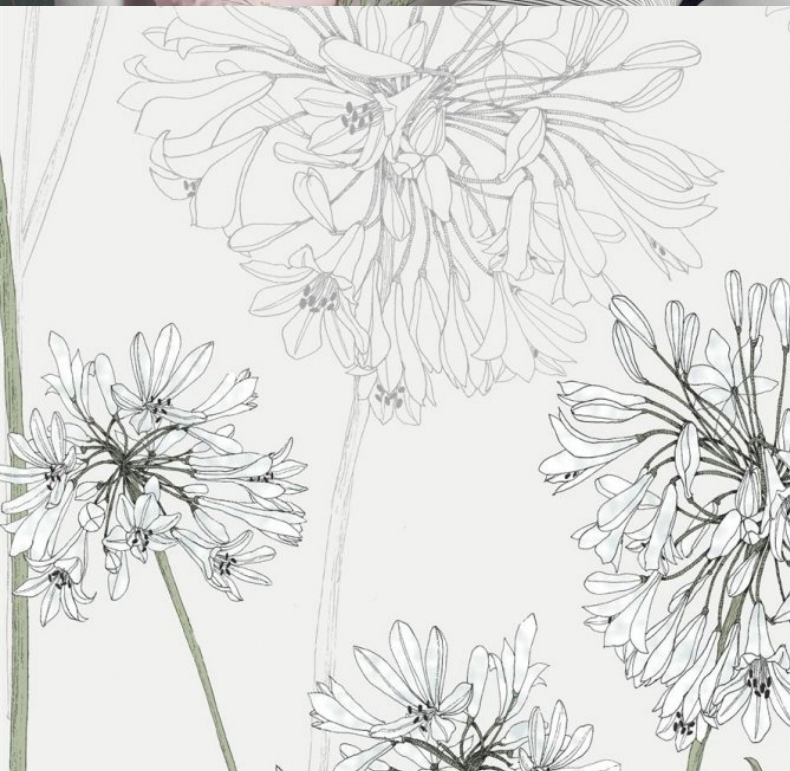

Inspired by the mythical world of Shangri-La; this collection brings to life the lost world by way of floral metaphors that would have adorned the valleys and surrounding peaks of its snowy mountains.

Product Details

<b>Design:</b>	Yunnan
<b>SKU:</b>	117037
<b>Colour Description:</b>	Cream
<b>Width:</b>	70cm
<b>Length:</b>	10m
<b>Sold By:</b>	Roll
<b>Construction Type:</b>	Printed Non-Woven (Non PVC)
<b>Backer:</b>	Non-Woven Polyester
<b>Weight:</b>	200gsm
<b>Fire rating:</b>	Euro Class B-s1, d0

Hanging Information

<b>Pattern Repeat:</b>	75.2cm
<b>Pattern Offset:</b>	37.6cm
<b>Pattern Overlap:</b>	0cm
<b>Recommended Adhesive:</b>	Murabond Heavy

**AVAILABLE COLOURWAYS IN THIS DESIGN**

To view the full range of colourways available in this design, please search 'Yunnan' using the search function tool on the Fardis website.