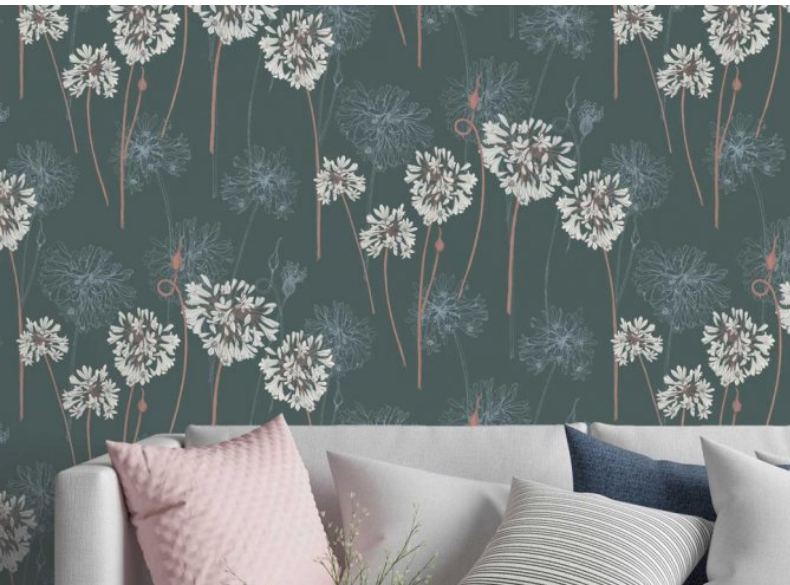

Inspired by the mythical world of Shangri-La; this collection brings to life the lost world by way of floral metaphors that would have adorned the valleys and surrounding peaks of its snowy mountains.

Product Details

<b>Design:</b>	Yunnan
<b>SKU:</b>	117037
<b>Colour Description:</b>	Cream
<b>Width:</b>	70cm
<b>Length:</b>	10m
<b>Sold By:</b>	Roll
<b>Construction Type:</b>	Printed Non-Woven (Non PVC)
<b>Backer:</b>	Non-Woven Polyester
<b>Weight:</b>	200gsm
<b>Fire rating:</b>	Euro Class B-s1, d0