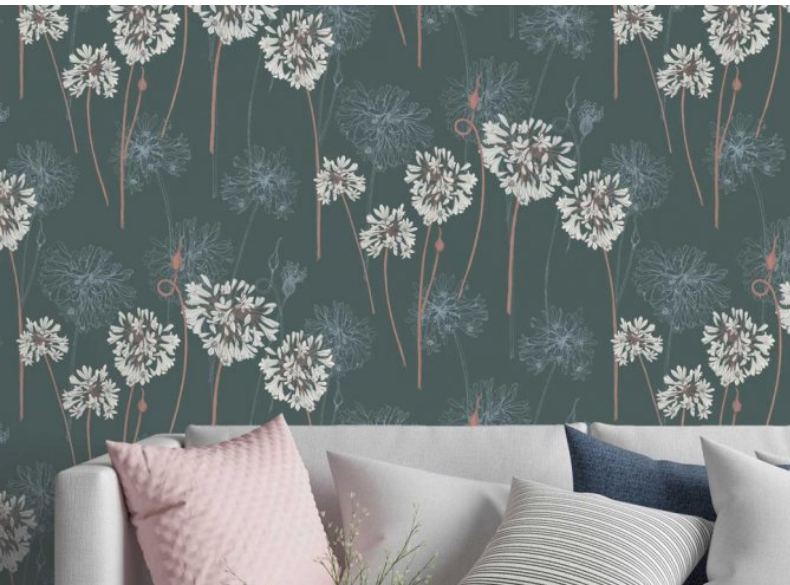

Inspired by the mythical world of Shangri-La; this collection brings to life the lost world by way of floral metaphors that would have adorned the valleys and surrounding peaks of its snowy mountains.

Product Details

<b>Design:</b>	Yunnan
<b>SKU:</b>	117040
<b>Colour Description:</b>	Green
<b>Width:</b>	70cm
<b>Length:</b>	10m
<b>Sold By:</b>	Roll
<b>Construction Type:</b>	Printed Non-Woven (Non PVC)
<b>Backer:</b>	Non-Woven Polyester
<b>Weight:</b>	200gsm
<b>Fire rating:</b>	Euro Class B-s1, d0