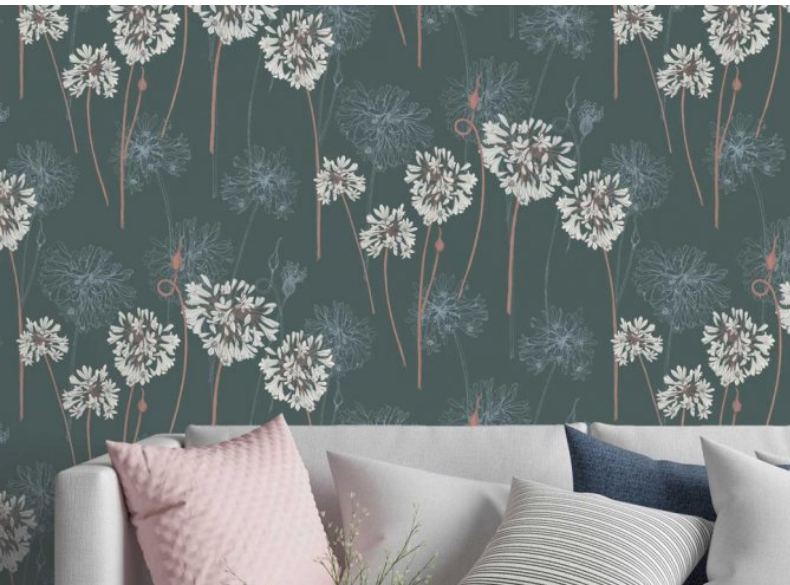

Inspired by the mythical world of Shangri-La; this collection brings to life the lost world by way of floral metaphors that would have adorned the valleys and surrounding peaks of its snowy mountains.

Product Details

<b>Design:</b>	Yunnan
<b>SKU:</b>	117041
<b>Colour Description:</b>	Grey
<b>Width:</b>	70cm
<b>Length:</b>	10m
<b>Sold By:</b>	Roll
<b>Construction Type:</b>	Printed Non-Woven (Non PVC)
<b>Backer:</b>	Non-Woven Polyester
<b>Weight:</b>	200gsm
<b>Fire rating:</b>	Euro Class B-s1, d0