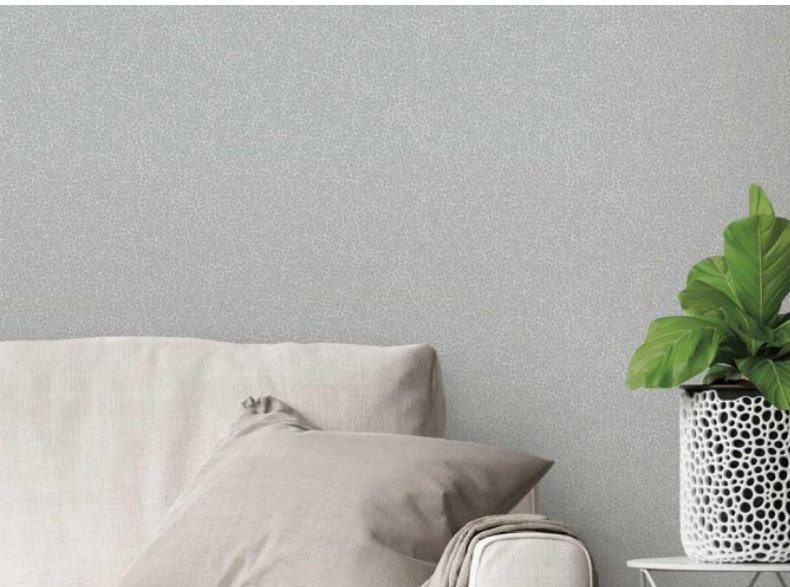

Inspired by the mythical world of Shangri-La; this collection brings to life the lost world by way of floral metaphors that would have adorned the valleys and surrounding peaks of its snowy mountains.

Product Details

Design:	Kagan
SKU:	117060
Colour Description:	Green
Width:	70cm
Length:	10m
Sold By:	Roll
Construction Type:	Printed Non-Woven (Non PVC)
Backer:	Non-Woven Polyester
Weight:	200gsm
Fire rating:	Euro Class B-s1, d0