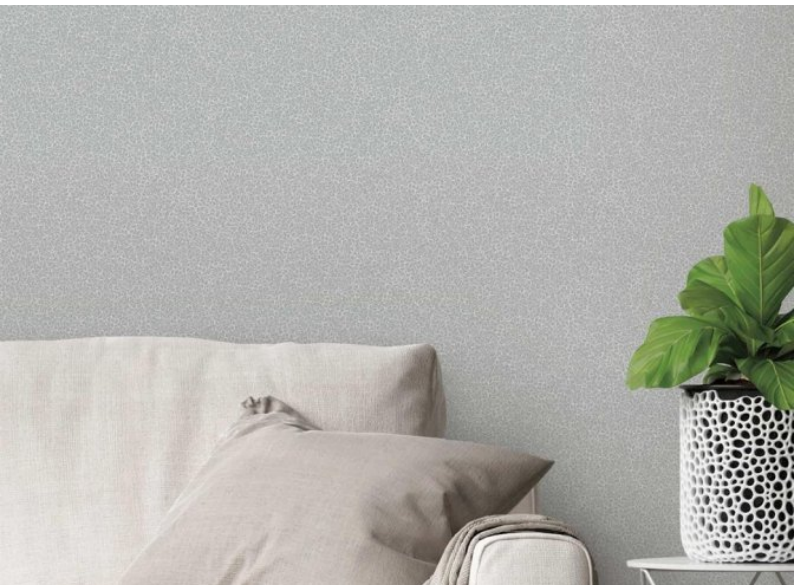

Inspired by the mythical world of Shangri-La; this collection brings to life the lost world by way of floral metaphors that would have adorned the valleys and surrounding peaks of its snowy mountains.

Product Details

Design:	Kagan
SKU:	117063
Colour Description:	Gold
Width:	70cm
Length:	10m
Sold By:	Roll
Construction Type:	Printed Non-Woven (Non PVC)
Backer:	Non-Woven Polyester
Weight:	200gsm
Fire rating:	Euro Class B-s1, d0